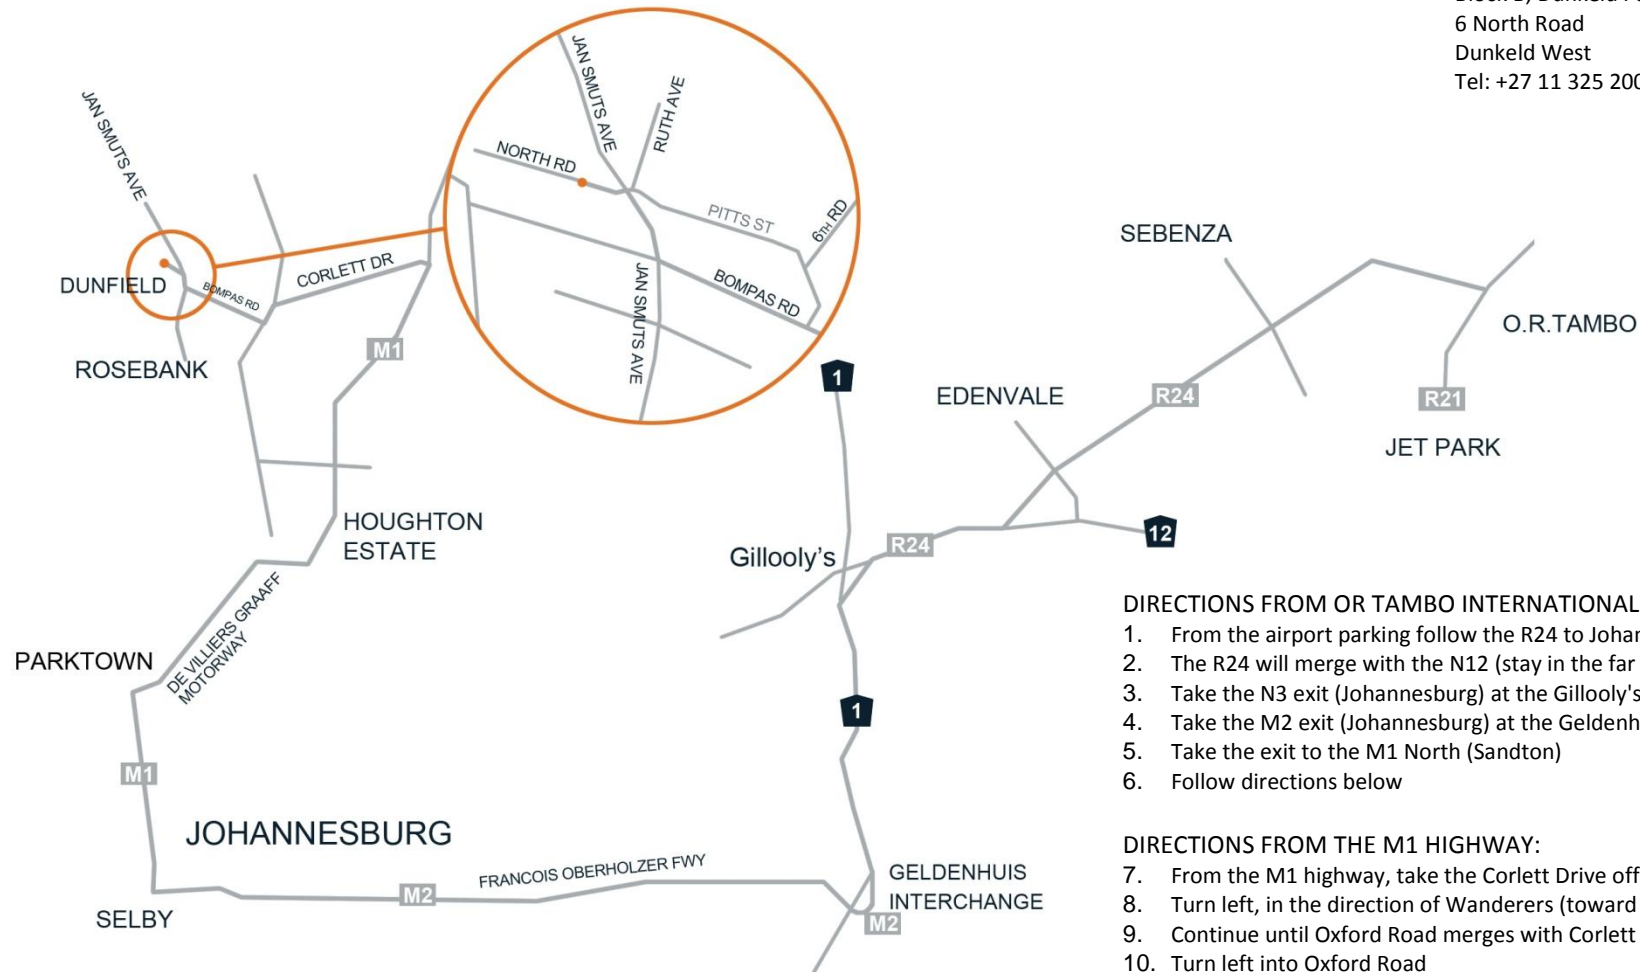

MERGENCE

INVESTMENT MANAGERS

Block B, Dunkeld Park
6 North Road
Dunkeld West
Tel: +27 11 325 2005

DIRECTIONS FROM OR TAMBO INTERNATIONAL AIRPORT:

1. From the airport parking follow the R24 to Johannesburg
2. The R24 will merge with the N12 (stay in the far left lane)
3. Take the N3 exit (Johannesburg) at the Gillooly's interchange
4. Take the M2 exit (Johannesburg) at the Geldenhuys interchange
5. Take the exit to the M1 North (Sandton)
6. Follow directions below

DIRECTIONS FROM THE M1 HIGHWAY:

7. From the M1 highway, take the Corlett Drive offramp
8. Turn left, in the direction of Wanderers (toward Oxford Road)
9. Continue until Oxford Road merges with Corlett Drive
10. Turn left into Oxford Road
11. Turn right into Bompas Road at the first traffic light
12. Continue until the second traffic light on Bompas rd (Dunkeld West shopping centre is on the corner diagonally opposite) & turn right into Jan Smuts Avenue
13. Turn left into North Road at the first traffic light
14. Mergence is in the Dunkeld Office park, no 6 North Road